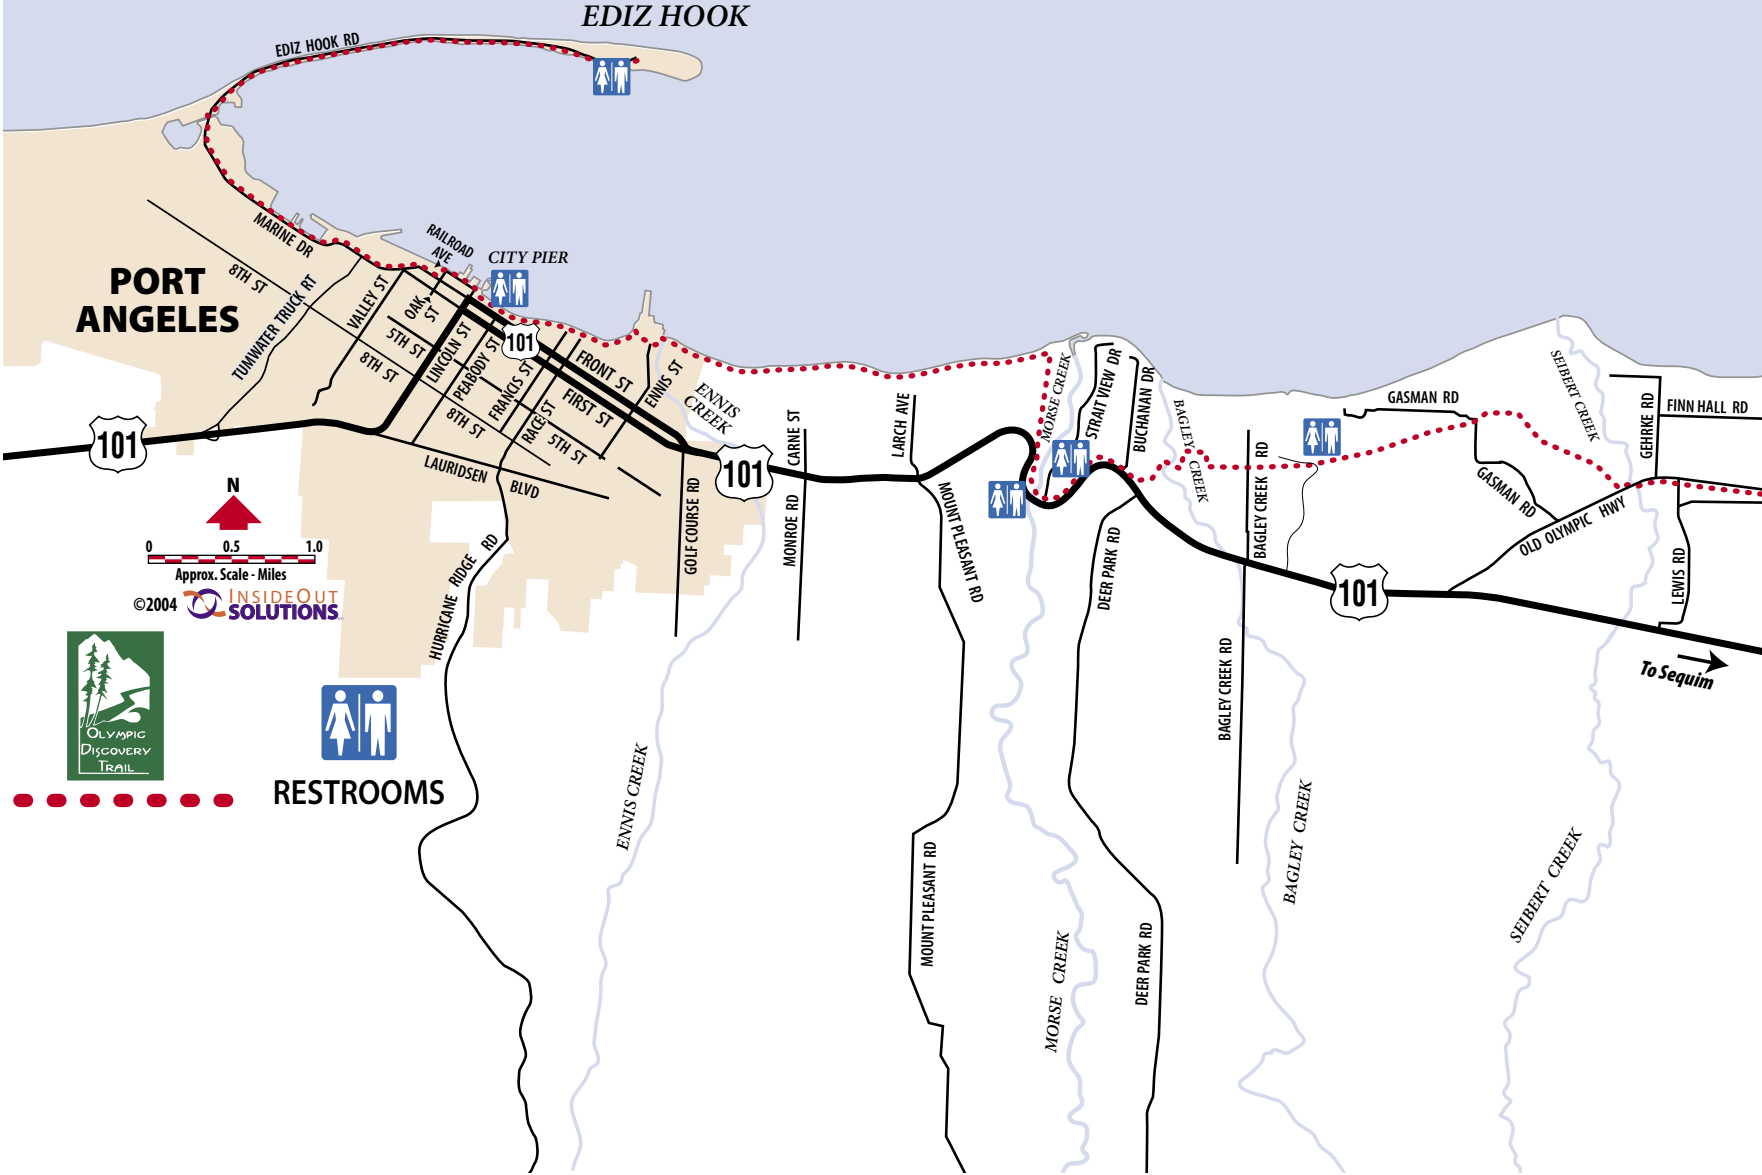

STRAIT OF JUAN DE FUCA

DUNGENESS SPIT

0 0.5 1.0
Approx. Scale - Miles
©2004 INSIDEOUT SOLUTIONS

RESTROOMS

101

STRAIT OF JUAN DE FUCA

PORT ANGELES

EDIZ HOOK

101

101

101

N

0 0.5 1.0
Approx. Scale - Miles

©2004 INSIDE OUT SOLUTIONS

RESTROOMS

To Sequim