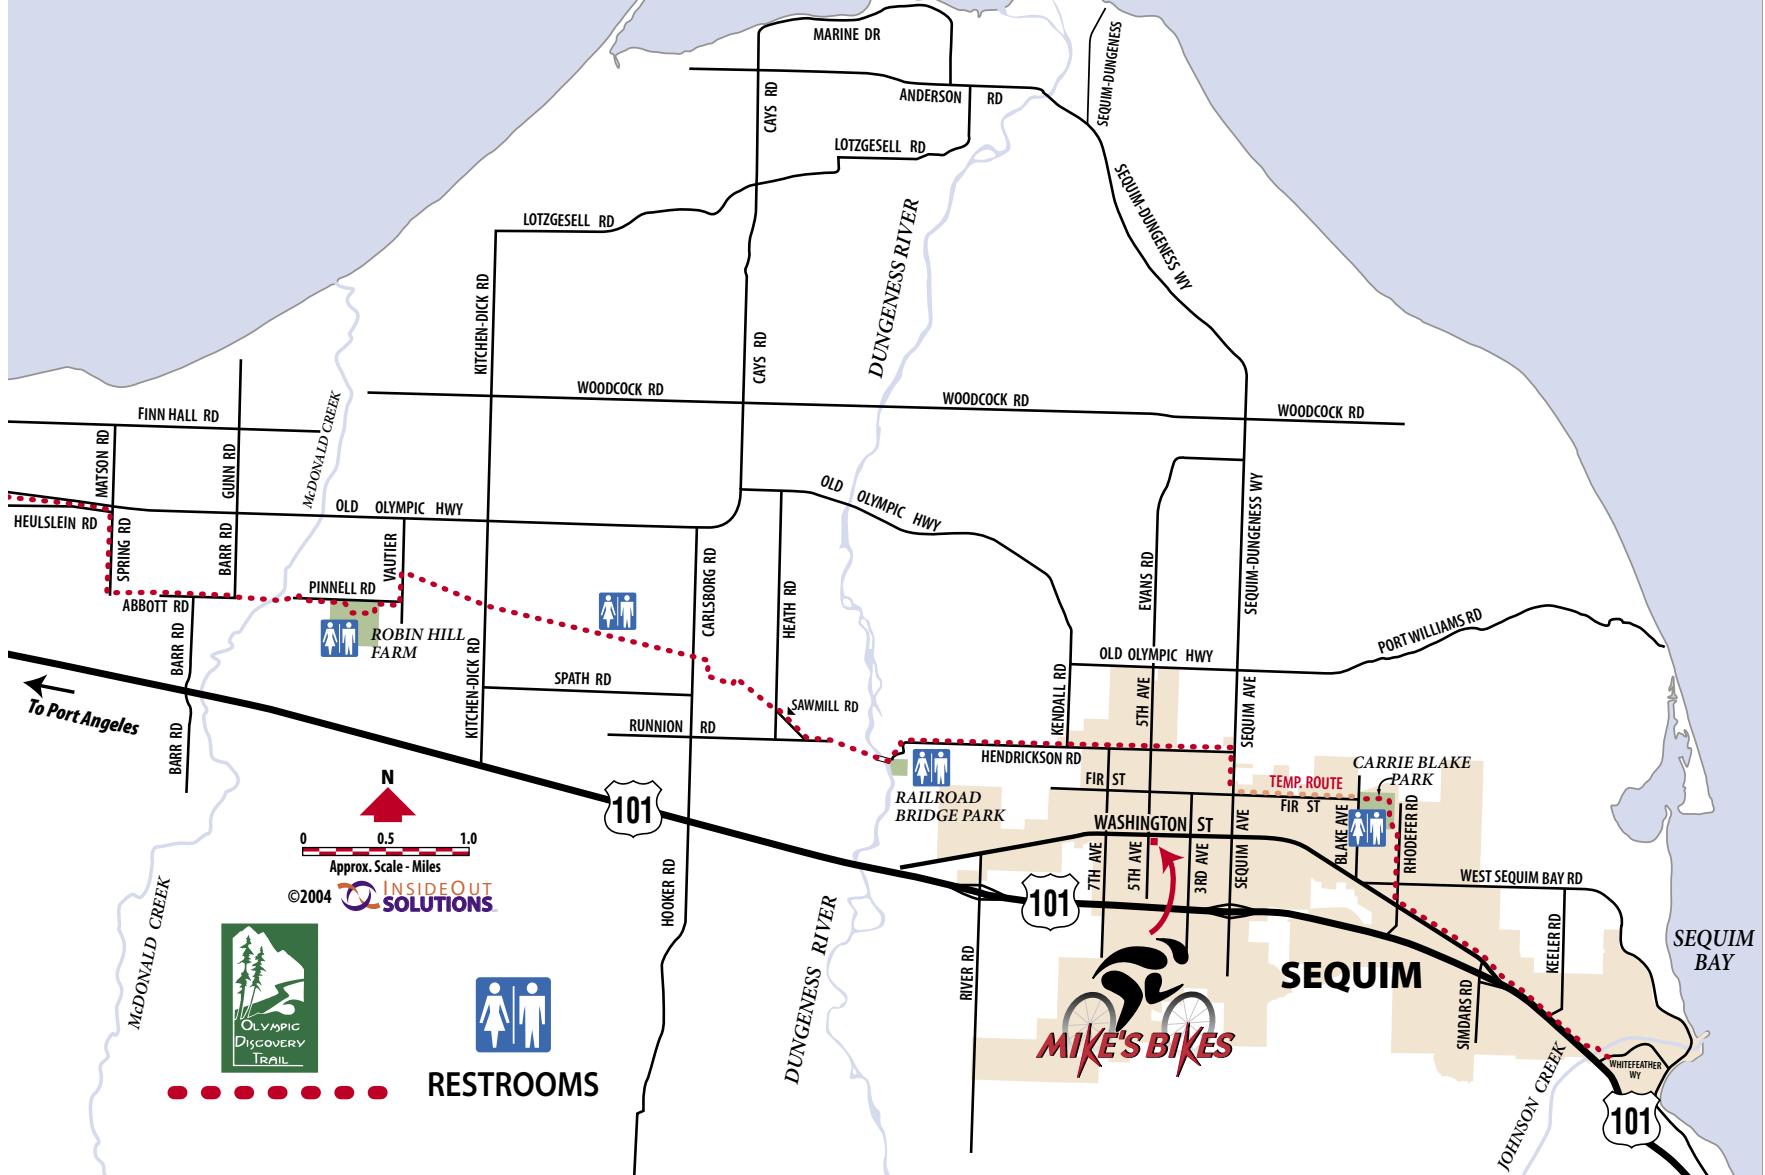

STRAIT OF JUAN DE FUCA

DUNGENESS SPIT

0 0.5 1.0
Approx. Scale - Miles
©2004 INSIDEOUT SOLUTIONS

RESTROOMS

101

STRAIT OF JUAN DE FUCA

PORT ANGELES

EDIZ HOOK

101

101

101

N

0 0.5 1.0
Approx. Scale - Miles

©2004 INSIDE OUT SOLUTIONS

RESTROOMS

To Sequim